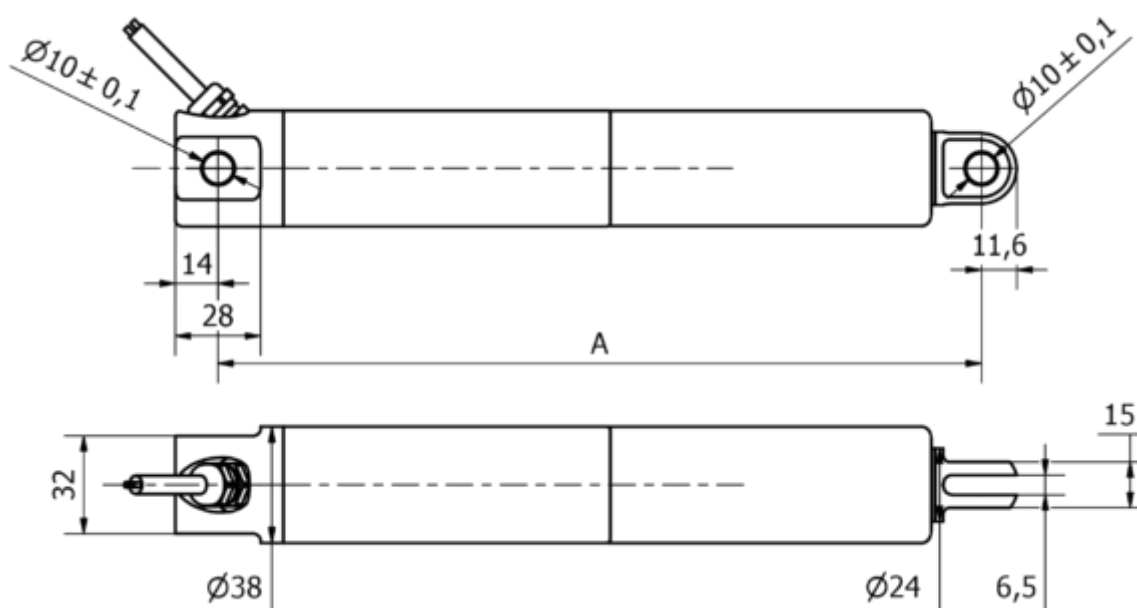

Article number: 8A38210018003LCNLSN0

Description: KLEEl ine38, 100mm, 1800N, 3 mm/s, Aluminium black RAL9005, IP66
24 VDC, 3 m. cable, Limit Switch, Clevis

Measures

A	= 210 + slaglængde/stroke
Cable length	= 3 m
Load speed mm/s	= 3 mm/s
Option	= Limit switch
Stroke (mm)	= 100
Voltage	= 24 V